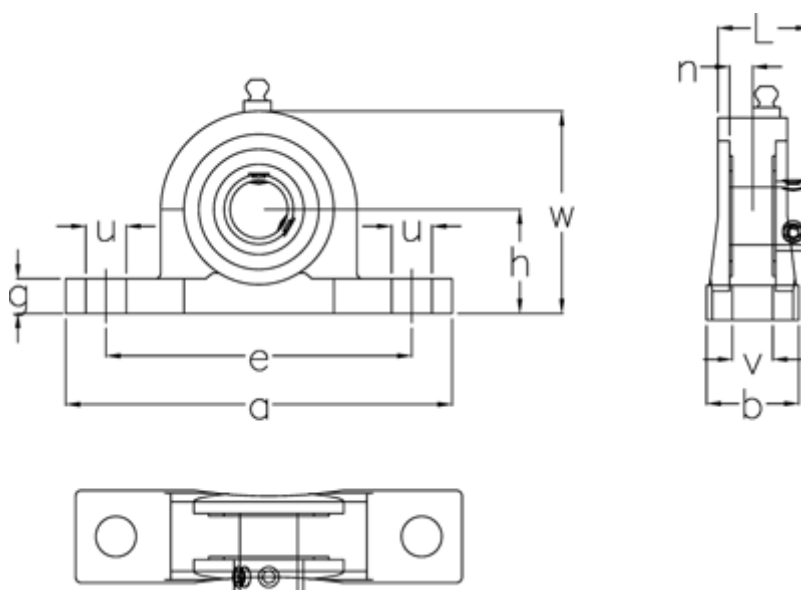

Article number: 54810022063

Description: Pillow block SS UCP206 LDK f/shaft dia.30 mm
All stainless, polished

Measures

a	= 165	L	= 38.1
b	= 48	Nominal drive	= 15.9
Bearing	= SUC206	u	= 21
Bolt size	= M14	v	= 17
e	= 121	w	= 82
g	= 16	Weight	= 1.09
h	= 42.9		
Housing	= SP206		